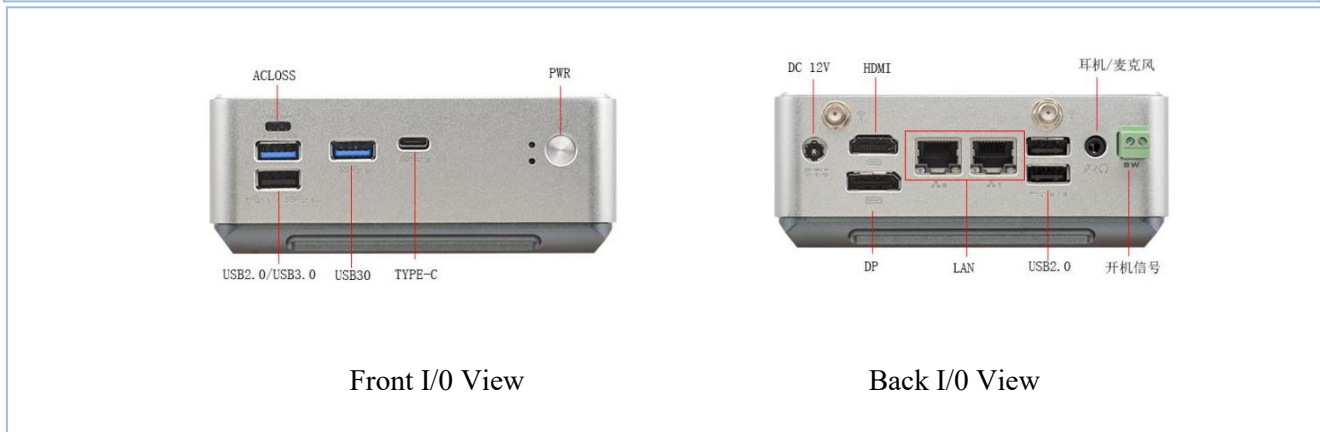

N8250E-HD Size

Order information

No.	Model	Processor	Memory	Motherboard	LAN	HD OUTP	DP	USB2.0	USB3.0	power
1	N8250E-HD V0.1(8265U)	i5-8265U/1.6GHz	LPDDR4 8G	Intel NUC	2	1	1	3	2	DC 12V
2	N8250E-HD V0.1(1135G7)	i5-1135G7/4.2GHz	LPDDR4 8G	Intel NUC	2	1	1	3	2	DC 12V

Note: ONLY Intel Celeron CPU is fanless cooling, other CPUs are with fan cooling.

NANO准系统

所有产品规格变更，均不另行通知