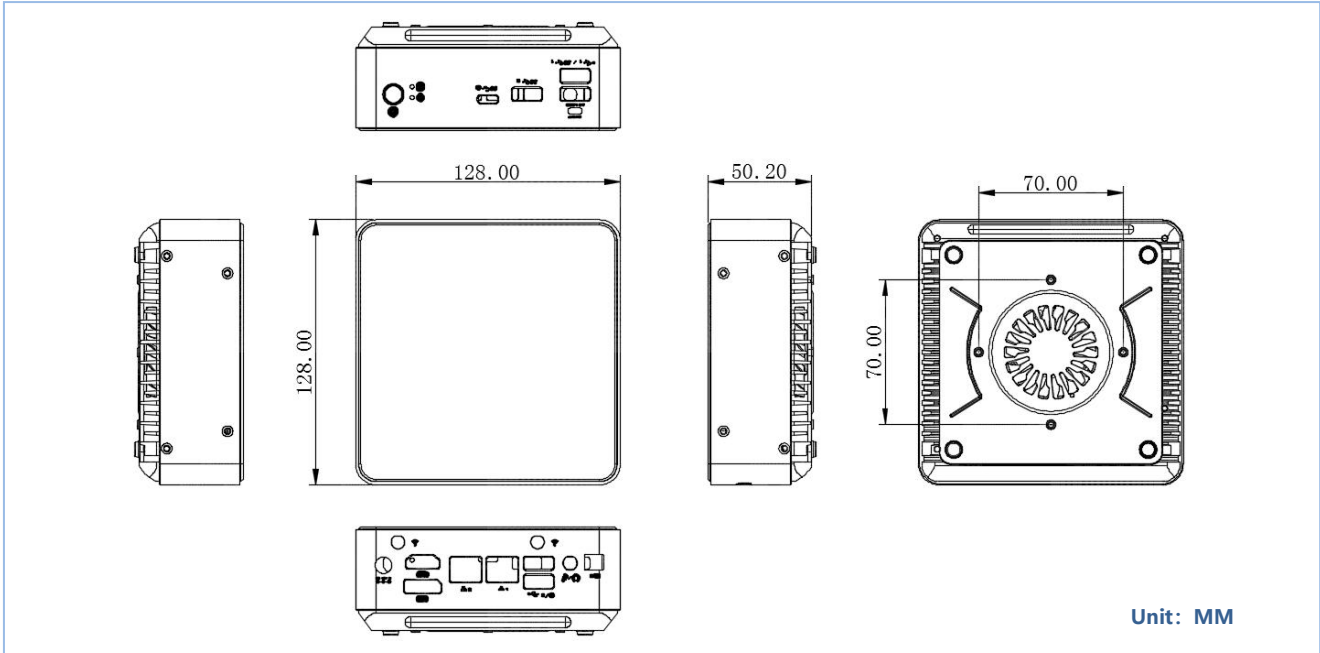

# N8250E-HD

Intel® Core CPU

Full aluminum alloy, fan cooling structure

- Intel NUC Compute Element (support 8/9/11/12/13th CPU)
- LPDDR onboard
- Intel WNIC (Wireless network interface controller)
- 1\*HD OUTPUT, 1\*DP, support dual display
- 1\*Intel I225 Gigabit internet port, 1\*intel I219Gigabit internet port
- 3\*USB2.0, 2\*USB3.0, 1\*USB TYPE-C
- DC 12V Power input
- Full aluminum alloy, fan cooling structure

Model	N8250E-HD V1.0(8265U)	
Chassis	Material/Struc	Full aluminum alloy, fan cooling structure
	Colour	Sliver
	Dimensions	128*128*50.2MM
	Gross Weight	1.0KG
	Install	Desktop/VESA
Main Board	CPU	Integrated Intel i5-8265U/1.60GHz quad-core eight-thread processor, TDP 15W
	Graphics	Integrated Intel UHD Graphics, support DirectX 12 OpenGL 4.5
	Memory	Integrated 8G LPDDR3 2133MHz memory
	WNIC	Intel® Wireless-AC 9560 + Bluetooth 5.0
Front panel interface	POWER	1*Power Switch, 1* ACLOSS (power on switch)
	LED	1*Power LED, 1*Hard drive LED
	USB	1*USB2.0, 2*USB3.0, 1*USB TYPE-C( 10Gbps)
Back panel interface	Display	1*DP, 1*HD OUTPUT, support dual display
	LAN	1*Intel I225 Gigabit internet port, 1*Intel I219, support network wake up, PXE function
	USB	2*USB2.0
	Audio	1*Line out, 1* MIC
	Power	1*DC 12V power input
Storage	SATA	1*2.5-inches hard disk
	M.2	1*M.2, Support Key-M, 2280, NVME PCIe4 SSD
System Support	Microsoft Windows	Windows 10
	Linux	Ubuntu
	Watch Dog	Support hardware reset function (256 level, 0~255 seconds)
Power	Power supply type	External power adapter
	Voltage input	DC 12V
	Power output	AC TO DC 60W above
Working environment	Operating temperature	-10℃ ~ 50℃
	Storage temperature	-20℃ ~ 70℃
	Relative humidity	5%-95% relative humidity, no condensation
	Working vibration	0.5g rms/5-500HZ/random/operating

# N8250E-HD Size